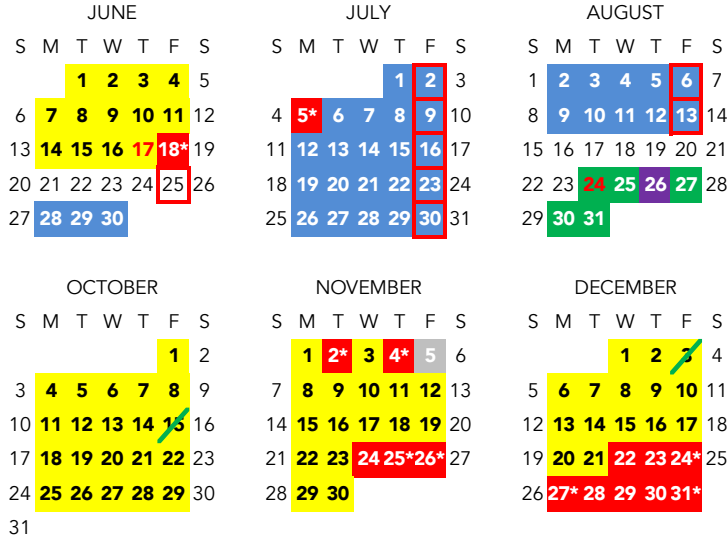

Official 2021-22 School Year Calendar

2021

2022