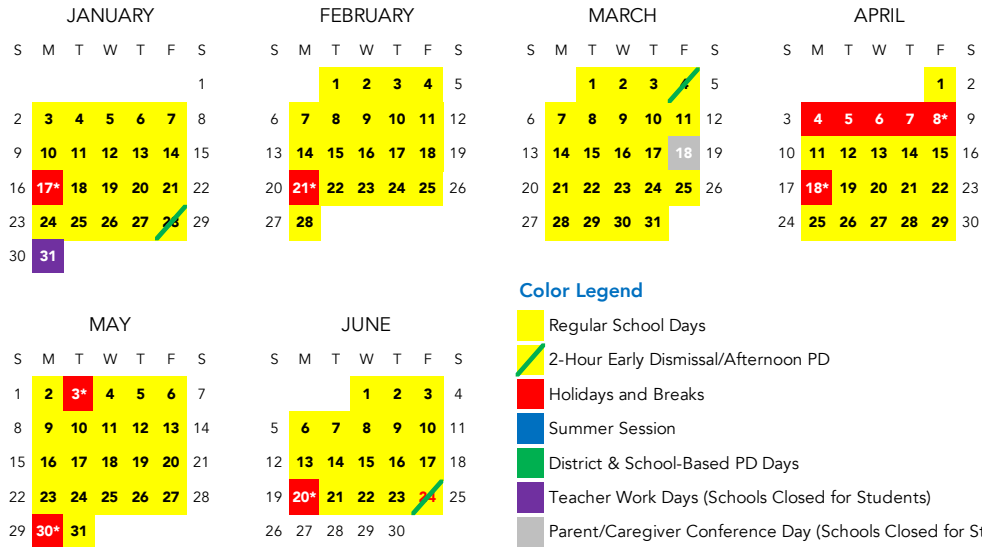

Color Legend

- Regular School Days
- 2-Hour Early Dismissal/Afternoon PD
- Holidays and Breaks
- Summer Session
- District & School-Based PD Days
- Teacher Work Days (Schools Closed for Students)
- Parent/Caregiver Conference Day (Schools Closed for Students)
- 12-Month Employees Off for Holidays & Breaks
- Summer Fridays Off for Designated Staff

2021-22 School Year Dates

- June 17: Last Day of School
- June 18: RPS Closed for Juneteenth (Actual Holiday on June 19)
- June 28-July 16: High School Summer Session 1
- July 5: RPS Closed for Independence Day (Actual Holiday on July 4)
- July 6-July 23: High School Summer Session 2
- July 12-August 13: PK-8 Summer Session
- August 24: First Day of School for 6-12 RPS Virtual Academy
- August 24-25: New Teacher Onboarding
- August 26: Teacher Work Day
- August 27-September 2: District & School-Based PD
- September 3: Teacher Work Day
- September 6: RPS Closed for Labor Day
- September 7: RPS Closed for Rosh Hashanah
- September 8: First Day of School for PK-12 In-Person and PK-5 RPS Virtual Academy
- September 16: RPS Closed for Yom Kippur
- October 15: 2-Hour Early Dismissal/Afternoon PD
- November 2: RPS Closed for Election Day
- November 4: RPS Closed for Diwali
- November 5: Parent/Caregiver Conference Day (Schools Closed for Students)
- November 24-26: RPS Schools Closed for Thanksgiving Break
- December 3: 2-Hour Early Dismissal/Afternoon PD
- December 22-December 31: RPS Schools Closed for Winter Break
- January 17: RPS Closed for Martin Luther King, Jr. Day
- January 28: 2-Hour Early Dismissal/Afternoon PD
- January 31: Teacher Work Day (Schools Closed for Students)
- February 21: RPS Closed for Presidents' Day
- March 4: 2-Hour Early Dismissal/Afternoon PD
- March 18: Parent/Caregiver Conference Day (Schools Closed for Students)
- April 4-8: RPS Schools Closed for Spring Break
- April 18: RPS Closed for Easter Monday
- May 3: RPS Closed for Eid al-Fitr
- May 30: RPS Closed for Memorial Day
- June 20: RPS Closed for Juneteenth (Actual Holiday on June 19)
- June 24: Last Day of School (2-Hour Early Dismissal for Students)